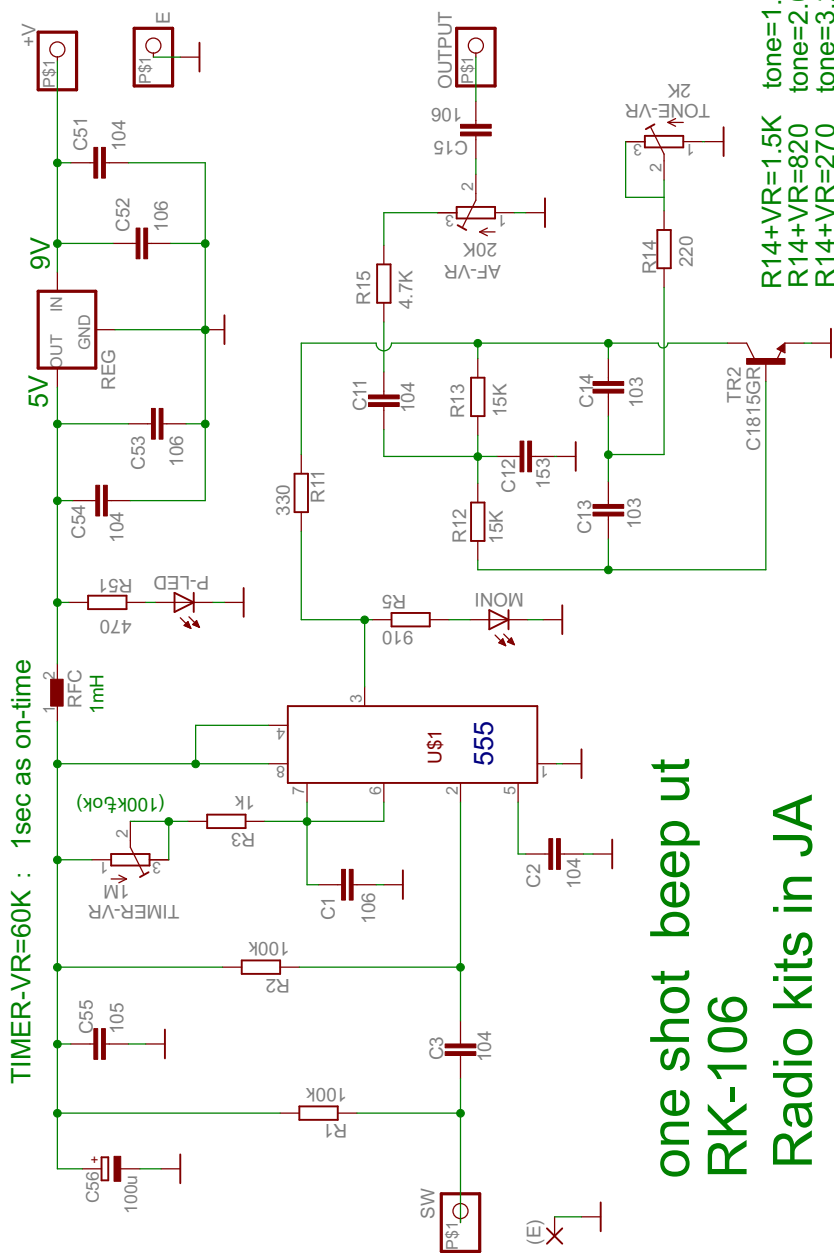

all right belongs to RADIO KITS IN JA

TIMER-VR=60K : 1sec as on-time

R14+VR=1.5K tone=1.0KHz
R14+VR=820 tone=2.0KHz
R14+VR=270 tone=3.2KHz

one shot beep ut
RK-106
Radio kits in JA